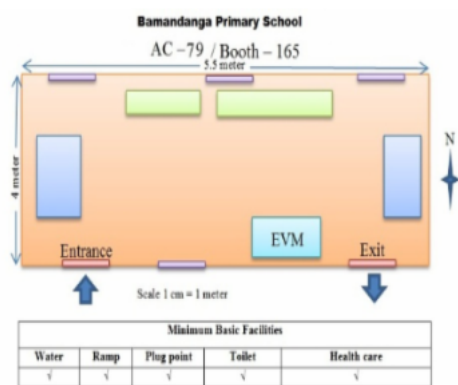

Nazri Naksha

Google Map View

Polling Station Building Front View

Polling Station Front View

Cad View

Key MAP View