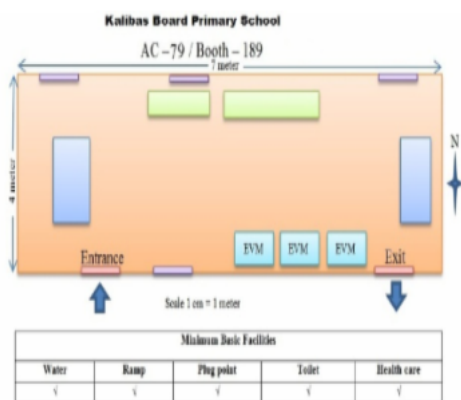

Nazri Naksha

Google Map View

Polling Station Building Front View

Polling Station Front View

Cad View

Key MAP View