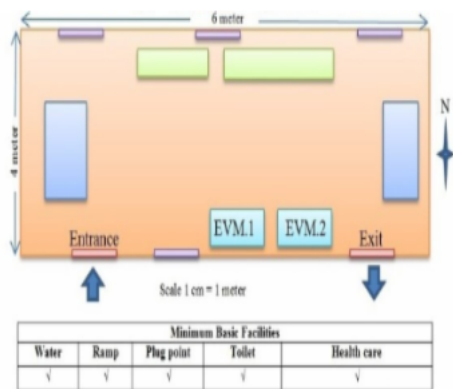

Nazri Naksha

Google Map View

Polling Station Building Front View

Polling Station Front View

Cad View

Key MAP View