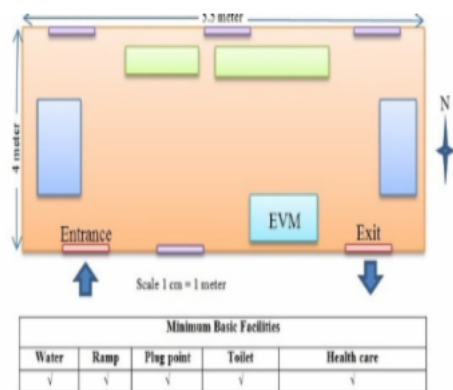

Nazri Naksha

Google Map View

Polling Station Building Front View

Polling Station Front View

Cad View

Key MAP View