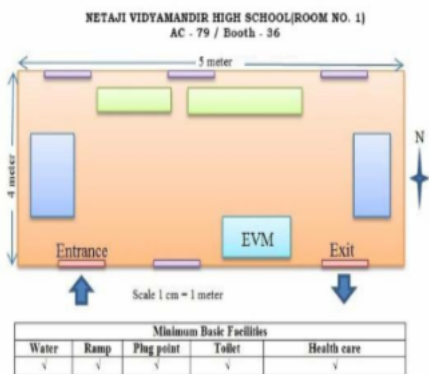

Nazri Naksha

Google Map View

Polling Station Building Front View

Polling Station Front View

Cad View

Key MAP View