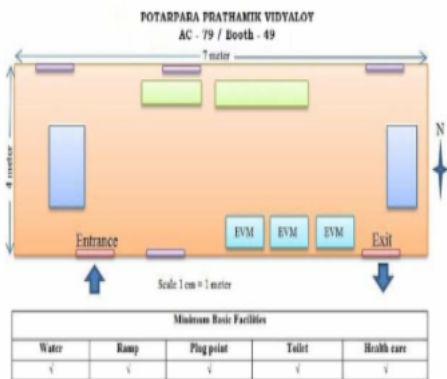

Nazri Naksha

Google Map View

Polling Station Building Front View

Polling Station Front View

Cad View

Key MAP View