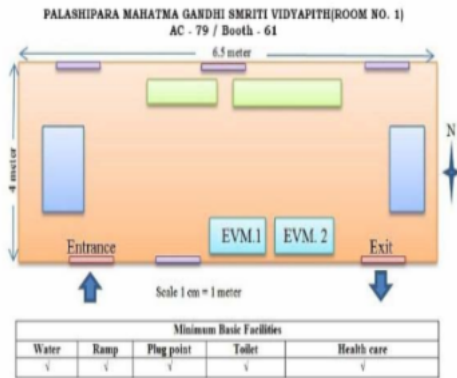

Nazri Naksha

Google Map View

Polling Station Building Front View

Polling Station Front View

Cad View

Key MAP View