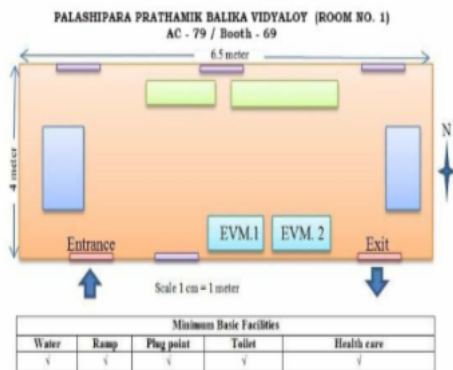

Nazri Naksha

Google Map View

**Palashipara Prathamik Balika Vidyalay
(Room No. - 1)
AC - 79 / Booth No - 69**

Polling Station Building Front View

Polling Station Front View

Cad View

Key MAP View