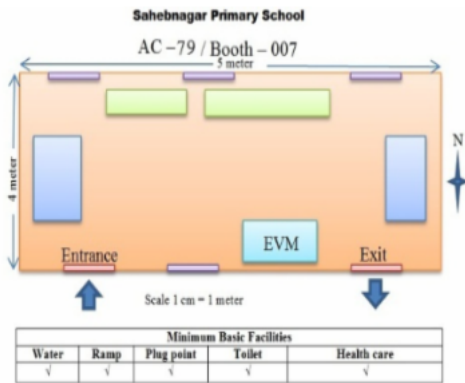

Nazri Naksha

Google Map View

Polling Station Building Front View

Polling Station Front View

Cad View

Key MAP View