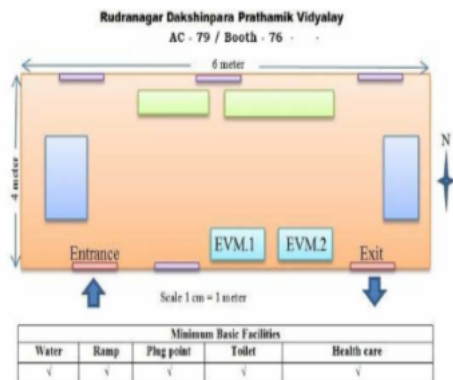

Nazri Naksha

Google Map View

Rudranagar Dakshinpara Prathamik Vidyalay
AC - 79 / Booth No - 76

Polling Station Building Front View

Polling Station Front View

Cad View

Key MAP View