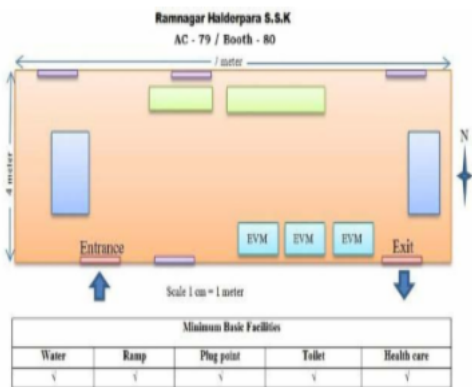

Nazri Naksha

Google Map View

Polling Station Building Front View

Polling Station Front View

Cad View

Key MAP View