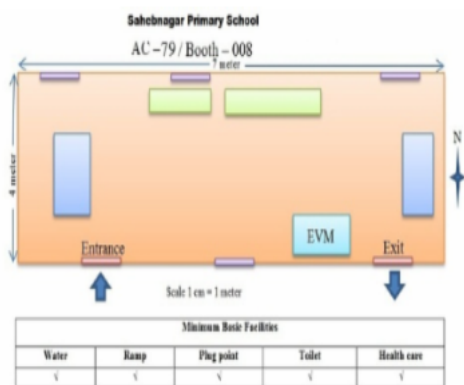

Nazri Naksha

Google Map View

Polling Station Building Front View

Polling Station Front View

Cad View

Key MAP View