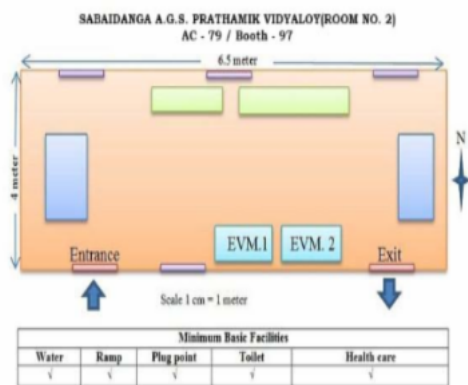

Nazri Naksha

Google Map View

Sabaidanga AGS Prathamik Vidyalay
(Room No. - 2)
AC - 79 / Booth No - 97

Polling Station Building Front View

Polling Station Front View

Cad View

Key MAP View