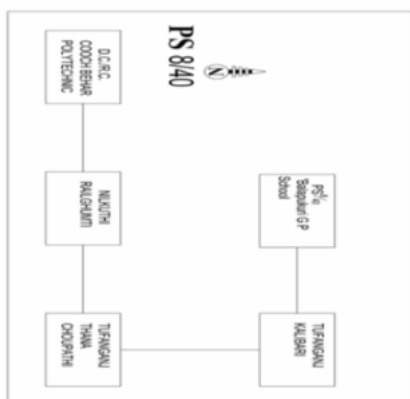

Nazri Naksha

Google Map View

Polling Station Building Front View

Polling Station Front View

Cad View

Key MAP View