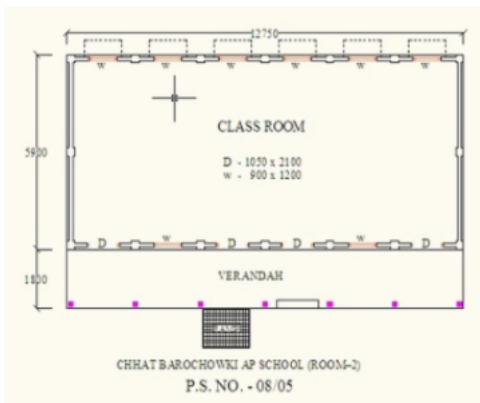

Nazri Naksha

Google Map View

Polling Station Building Front View

Polling Station Front View

Cad View

Key MAP View