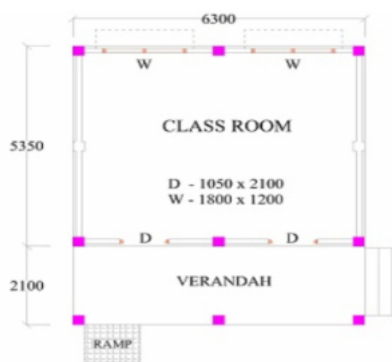

Nazri Naksha

Google Map View

Polling Station Building Front View

Polling Station Front View

Cad View

Key MAP View