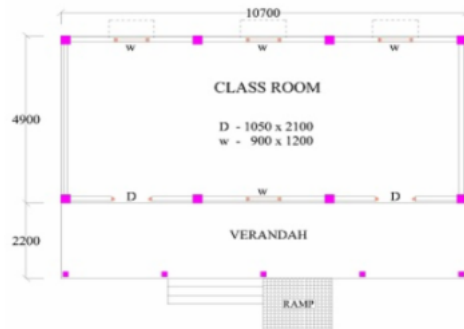

Nazri Naksha

Google Map View

Polling Station Building Front View

Polling Station Front View

Cad View

Key MAP View