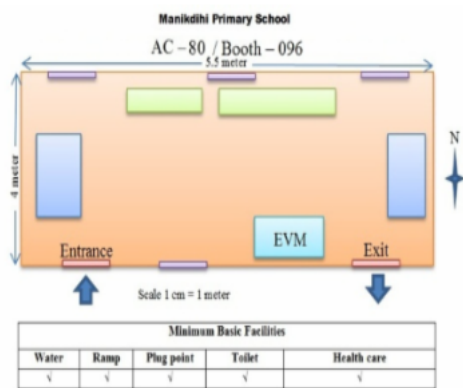

Nazri Naksha

Google Map View

Polling Station Building Front View

Polling Station Front View

Cad View

Key MAP View