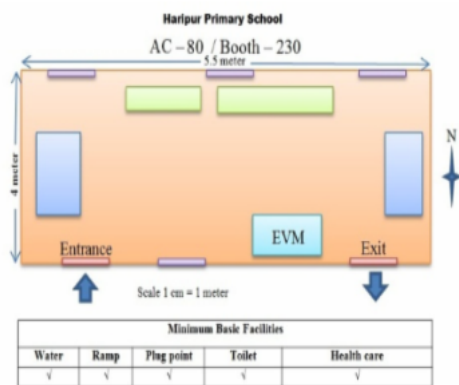

Nazri Naksha

Google Map View

Polling Station Building Front View

Polling Station Front View

Cad View

Key MAP View