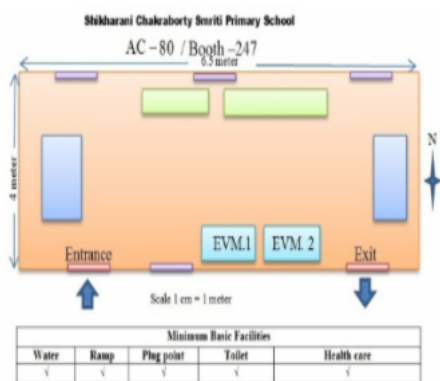

Nazri Naksha

Google Map View

Polling Station Building Front View

Polling Station Front View

Cad View

Key MAP View