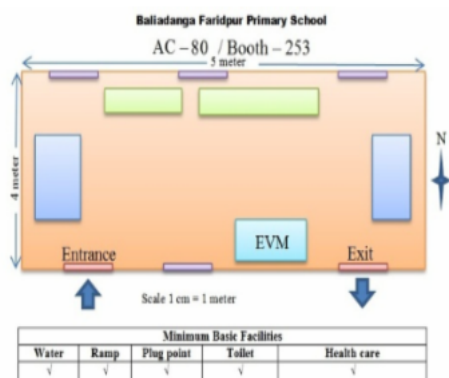

Nazri Naksha

Google Map View

Polling Station Building Front View

Polling Station Front View

Cad View

Key MAP View