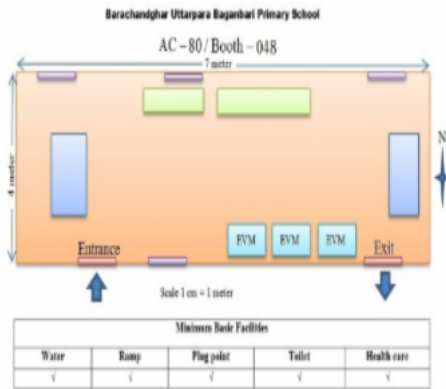

Nazri Naksha

Google Map View

Barachandghar Uttarpara Baganbari Primary School (Room-1)
AC_80 / Booth No.- 048

Polling Station Building Front View

Polling Station Front View

Cad View

Key MAP View