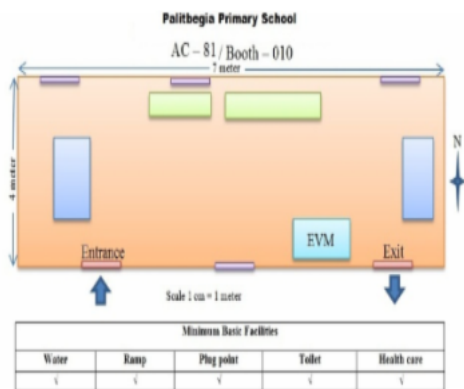

Nazri Naksha

Google Map View

Polling Station Building Front View

Polling Station Front View

Cad View

Key MAP View