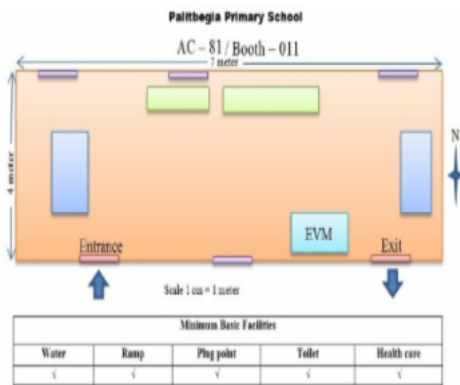

Nazri Naksha

Google Map View

Polling Station Building Front View

Polling Station Front View

Cad View

Key MAP View