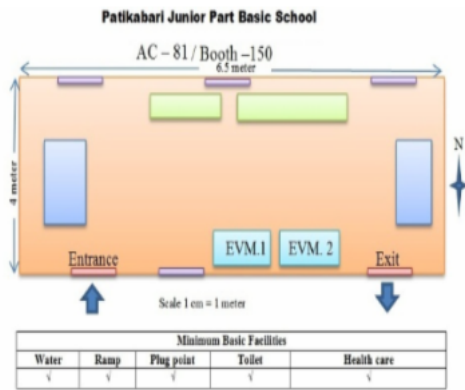

Nazri Naksha

Google Map View

**Patikabari Junior Part Basic School,
Room No. - 2
AC -81 / Booth no - 0150**

Polling Station Building Front View

Polling Station Front View

Cad View

Key MAP View