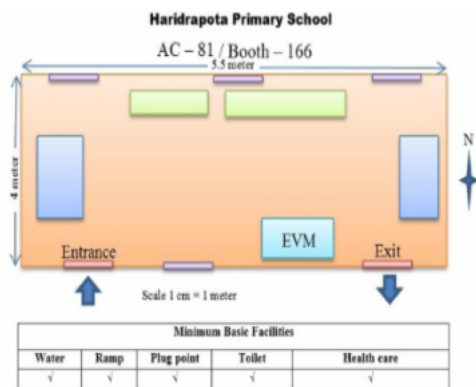

Nazri Naksha

Google Map View

Polling Station Building Front View

Polling Station Front View

Cad View

Key MAP View