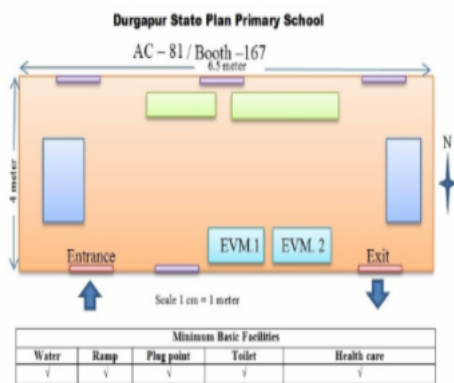

Nazri Naksha

Google Map View

Polling Station Building Front View

Polling Station Front View

Cad View

Key MAP View