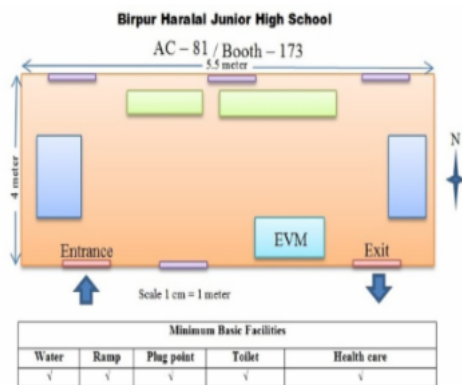

Polling Station Front View

Cad View