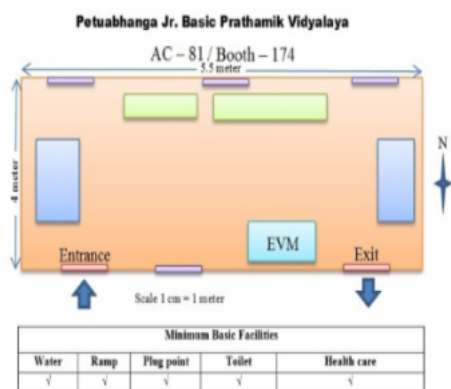

Nazri Naksha

Google Map View

Petuabhangha Purbapara Prathamik Vidyalaya
Room No. 1
AC-81 / Booth no - 0174

Polling Station Building Front View

Polling Station Front View

Cad View

Key MAP View