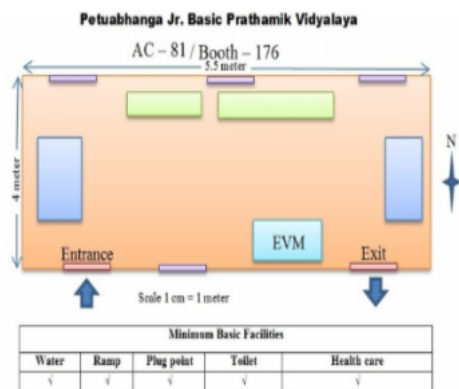

Nazri Naksha

Google Map View

Petuabhangha Jr. Basic Prathamik Vidyalaya Room No. 1
AC -81 / Booth no - 0176

Polling Station Building Front View

Polling Station Front View

Cad View

Key MAP View