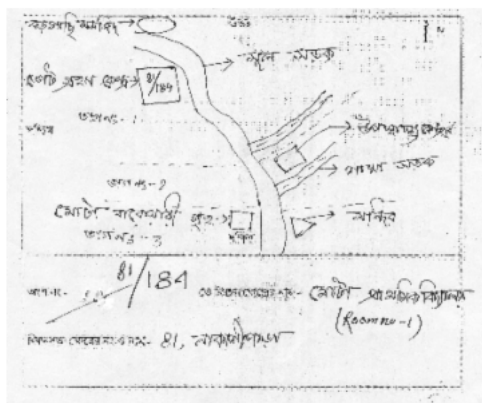

Nazri Naksha

Google Map View