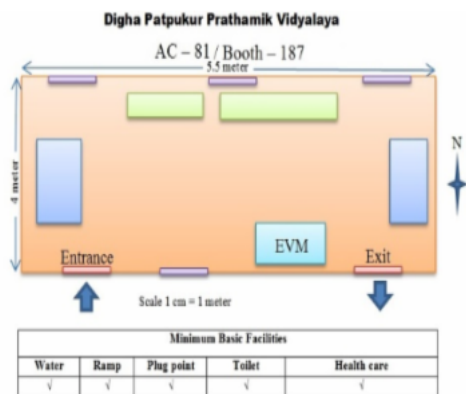

Nazri Naksha

Google Map View

**Digha Patpukur Prathamik Vidyalaya,
Room No. 2
AC -81 / Booth no - 0187**

Polling Station Building Front View

Polling Station Front View

Cad View

Key MAP View