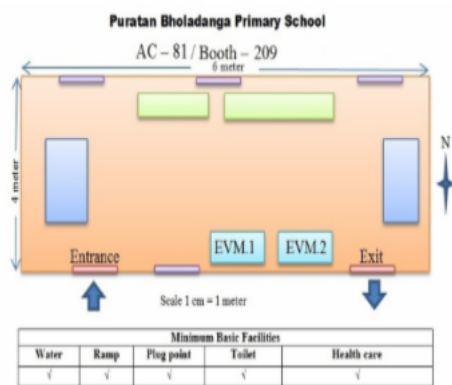

Nazri Naksha

Google Map View

Puratan Bholadanga Primary School
Room No. - 2
AC-81 / Booth no - 0209

Polling Station Building Front View

Polling Station Front View

Cad View

Key MAP View