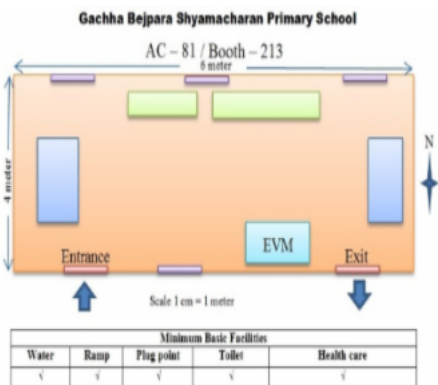

Nazri Naksha

Google Map View

Gachha Bejpara Shyamacharan Primary School
Room No. - 1
AC -81 / Booth no - 0213

Polling Station Building Front View

Polling Station Front View

Cad View

Key MAP View