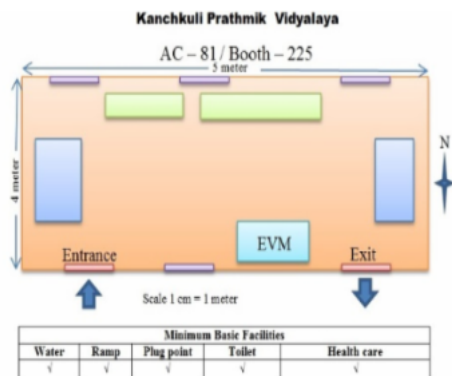

Nazri Naksha

Google Map View

Kanchkuli Prathmik Vidyalaya
Room no.-1
AC -81 / Booth no - 0225

Polling Station Building Front View

Polling Station Front View

Cad View

Key MAP View