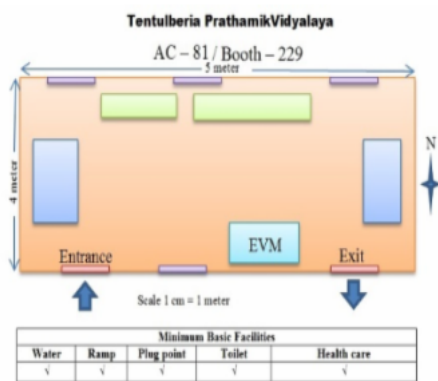

Nazri Naksha

Google Map View

Tentulberia Prathamik Vidyalaya
Room no-1
AC -81 / Booth no - 0229

Polling Station Building Front View

Polling Station Front View

Cad View

Key MAP View