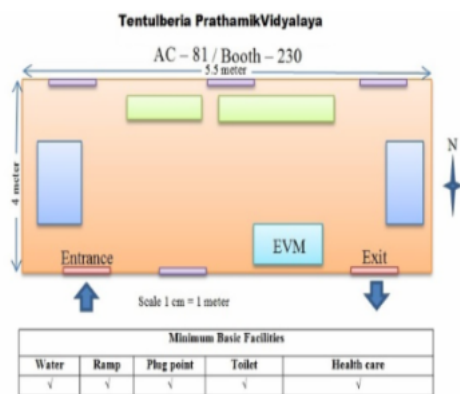

Nazri Naksha

Google Map View

Tentulberia Prathamik Vidyalaya
Room no-2
AC -81 / Booth no - 0230

Polling Station Building Front View

Polling Station Front View

Cad View

Key MAP View