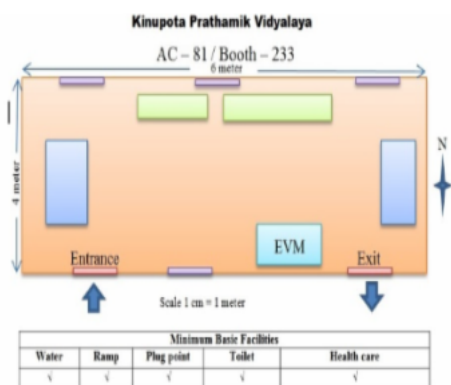

Nazri Naksha

Google Map View

Kinupota Prathamik Vidyalaya
Room No.-1
AC -81 / Booth no - 0233

Polling Station Building Front View

Polling Station Front View

Cad View

Key MAP View