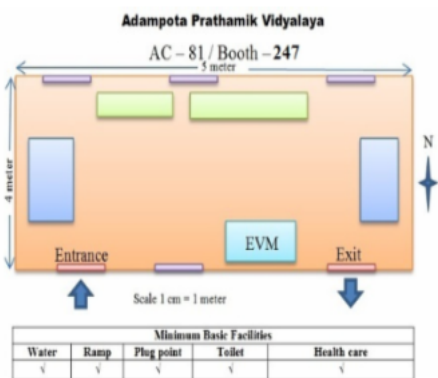

Nazri Naksha

Google Map View

Adampota Prathamik Vidyalaya
Room No.-2
AC -81 / Booth no - 247

Polling Station Building Front View

Polling Station Front View

Cad View

Key MAP View