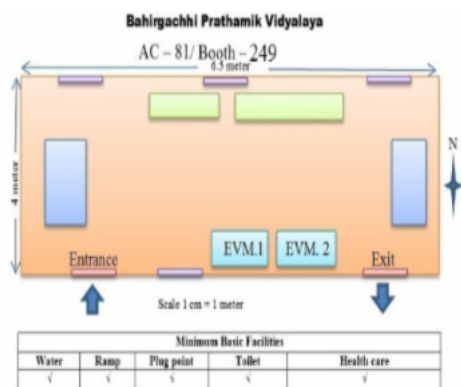

Nazri Naksha

Google Map View

Bahirgachhi Prathamik Vidyalaya
Room no.-2
AC -81 / Booth no - 249

Polling Station Building Front View

Polling Station Front View

Cad View

Key MAP View