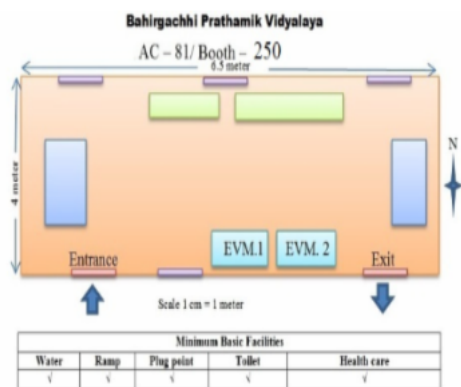

Nazri Naksha

Google Map View

Bahirgachhi Prathamik Vidyalaya
Room no.-2
AC -81 / Booth no - 250

Polling Station Building Front View

Polling Station Front View

Cad View

Key MAP View