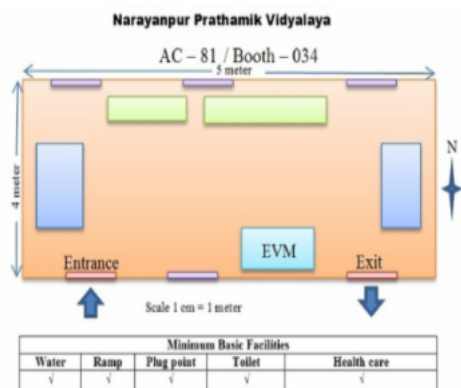

Nazri Naksha

Google Map View

Narayanpur Prathamik Vidyalaya
Room No. - 1
AC - 81 / Booth no - 0034

Polling Station Building Front View

Polling Station Front View

Cad View

Key MAP View