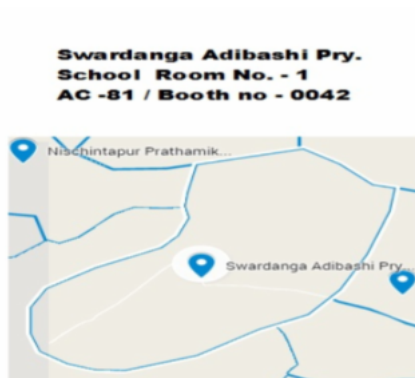

Nazri Naksha

Google Map View