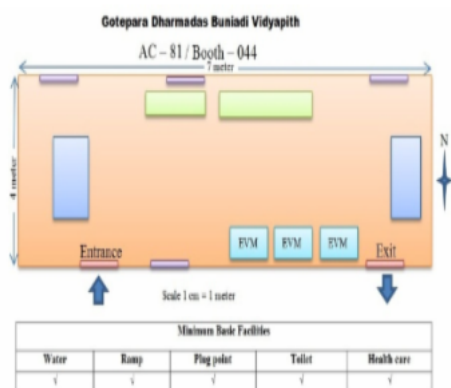

Nazri Naksha

Google Map View

**Gotepara Dharmadas Buniadi Vidyapith Room No. - 2
AC -81 / Booth no - 0044**

Polling Station Building Front View

Polling Station Front View

Cad View

Key MAP View