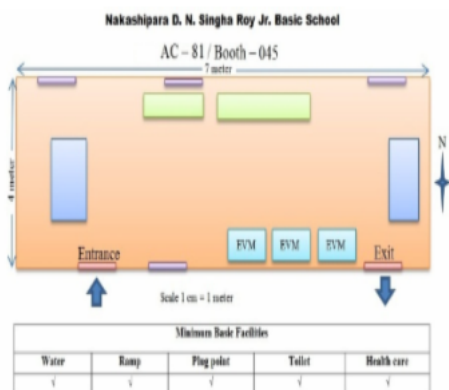

Nazri Naksha

Google Map View

**Nakashipara D. N. Singha Roy Jr. Basic School Room No. - 1
AC -81 / Booth no - 0045**

Polling Station Building Front View

Polling Station Front View

Cad View

Key MAP View