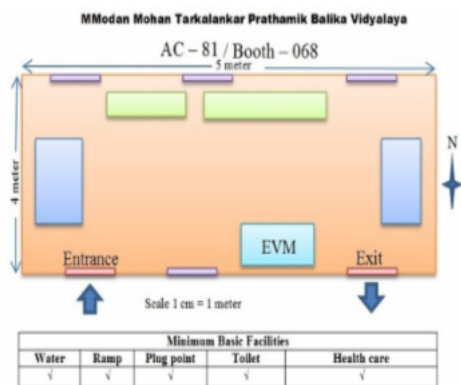

Nazri Naksha

Google Map View

**Modan Mohan Tarkalankar Prathamik
Balika Vidyalaya Room No. - 2
AC -81 / Booth no - 0068**

Polling Station Building Front View

Polling Station Front View

Cad View

Key MAP View