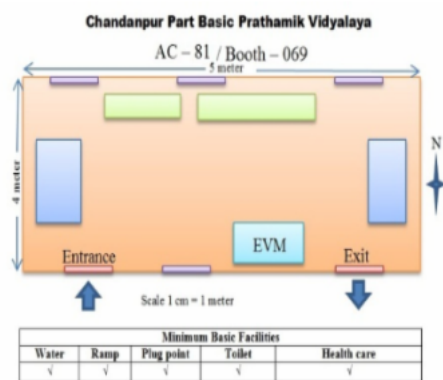

Nazri Naksha

Google Map View

Chandanpur Part Basic Prathamik Vidyalaya Room No. - 1
AC -81 / Booth no - 0069

Polling Station Building Front View

Polling Station Front View

Cad View

Key MAP View