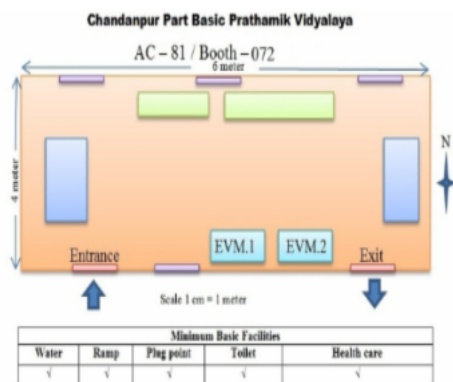

Nazri Naksha

Google Map View

Chandanpur Part Basic Prathamik Vidyalaya Room No. - 4
AC - 81 / Booth no - 0072

Polling Station Building Front View

Polling Station Front View

Cad View

Key MAP View