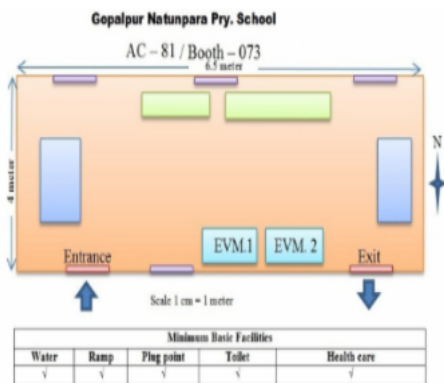

Nazri Naksha

Google Map View

Gopalpur Natunpara Pry. School
Room No. - 1
AC -81 / Booth no - 0073

Polling Station Building Front View

Polling Station Front View

Cad View

Key MAP View