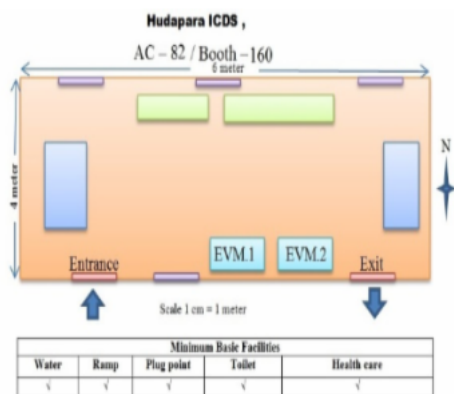

Nazri Naksha

Google Map View

Hudapara ICDS ,
AC_82 Booth No.-160

Polling Station Building Front View

Polling Station Front View

Cad View

Key MAP View